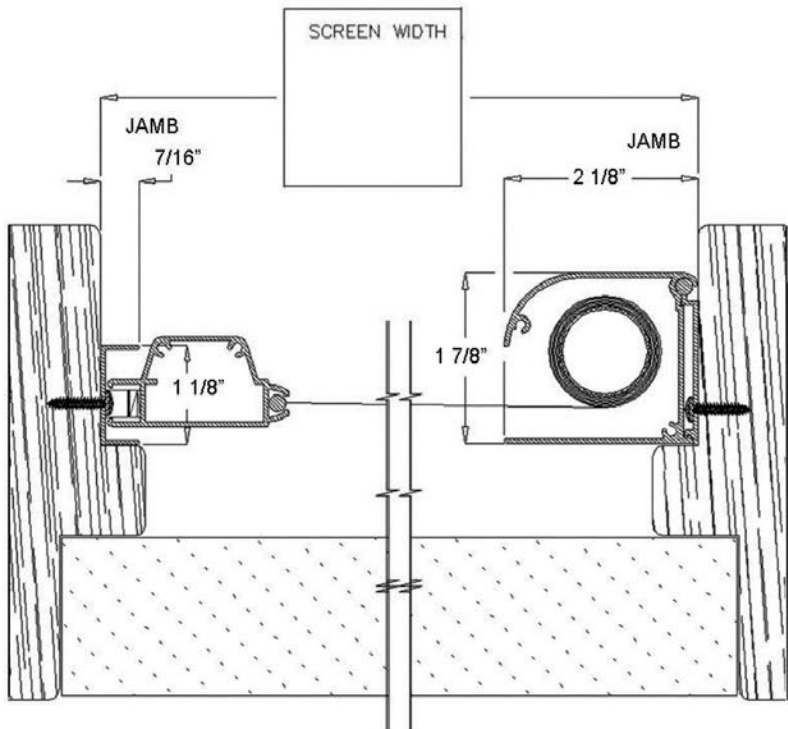

Disappearing Screens

Roll-Away®
Series 6000
Inside Mount Door

The dimensions for an Inside Mount Roll-Away® Door are derived from the details at left (WIDTH) & above (HEIGHT). For a single Roll-Away measure height on left and right sides. For a double french Roll-Away measure the middle height as well. Note the smaller measurement of opening height. We recommend that you deduct 1/8" from your width and height measurements. Measuring by these dimensions will provide a door that will fit your opening.