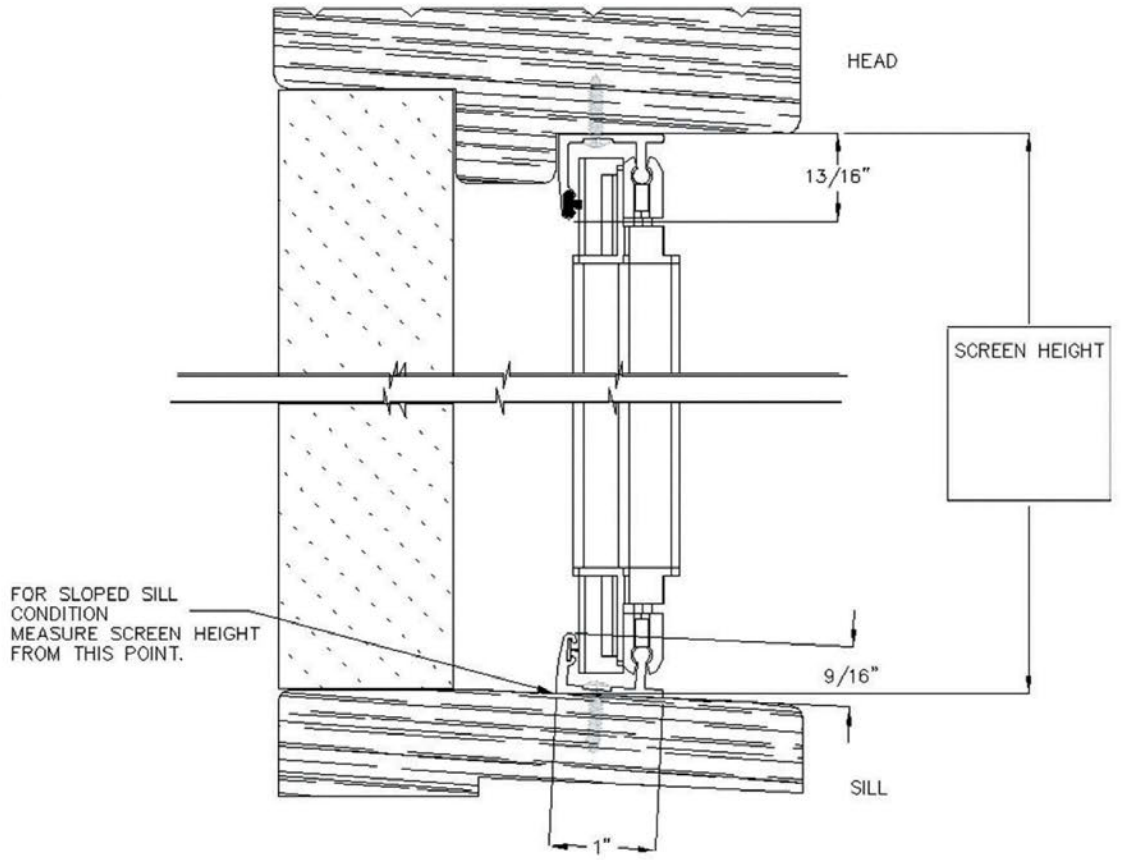

Disappearing Screens

Roll-Away®
Series 6000
Inside Mount Door

The dimensions for an Inside Mount Roll-Away® Door are derived from the details at left (WIDTH) & above (HEIGHT). For a single Roll-Away measure height on left and right sides. For a double french Roll-Away measure the middle height as well. Note the smaller measurement of opening height. We recommend that you deduct 1/8" from your width and height measurements. Measuring by these dimensions will provide a door that will fit your opening.